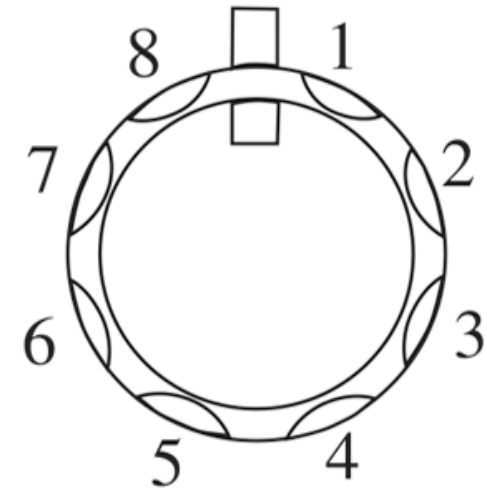

Tubular Lock Bitting

Tubular Lock Bitting

Tubular Lock Bitting

Tubular Lock Bitting

Chicago Ace same as Depth	Fort Lock same as Depth	Depth in inches	Depth in MM
1	0	0.016	0.41
2	1	0.032	0.81
3	2	0.048	1.22
4	3	0.064	1.63
5	4	0.080	2.03
6	5	0.096	2.44
7	6	0.112	2.84
8	7	0.128	3.25

Tubular Lock Bitting

Offset Tubular

Offset Tubular

7-Pin Right Offset

7-Pin Left Offset

8-Pin Split Center

Tubular Blank Sizing

OD .365" - 9.3mm
ID .300" - 7.6mm
(STEEL)