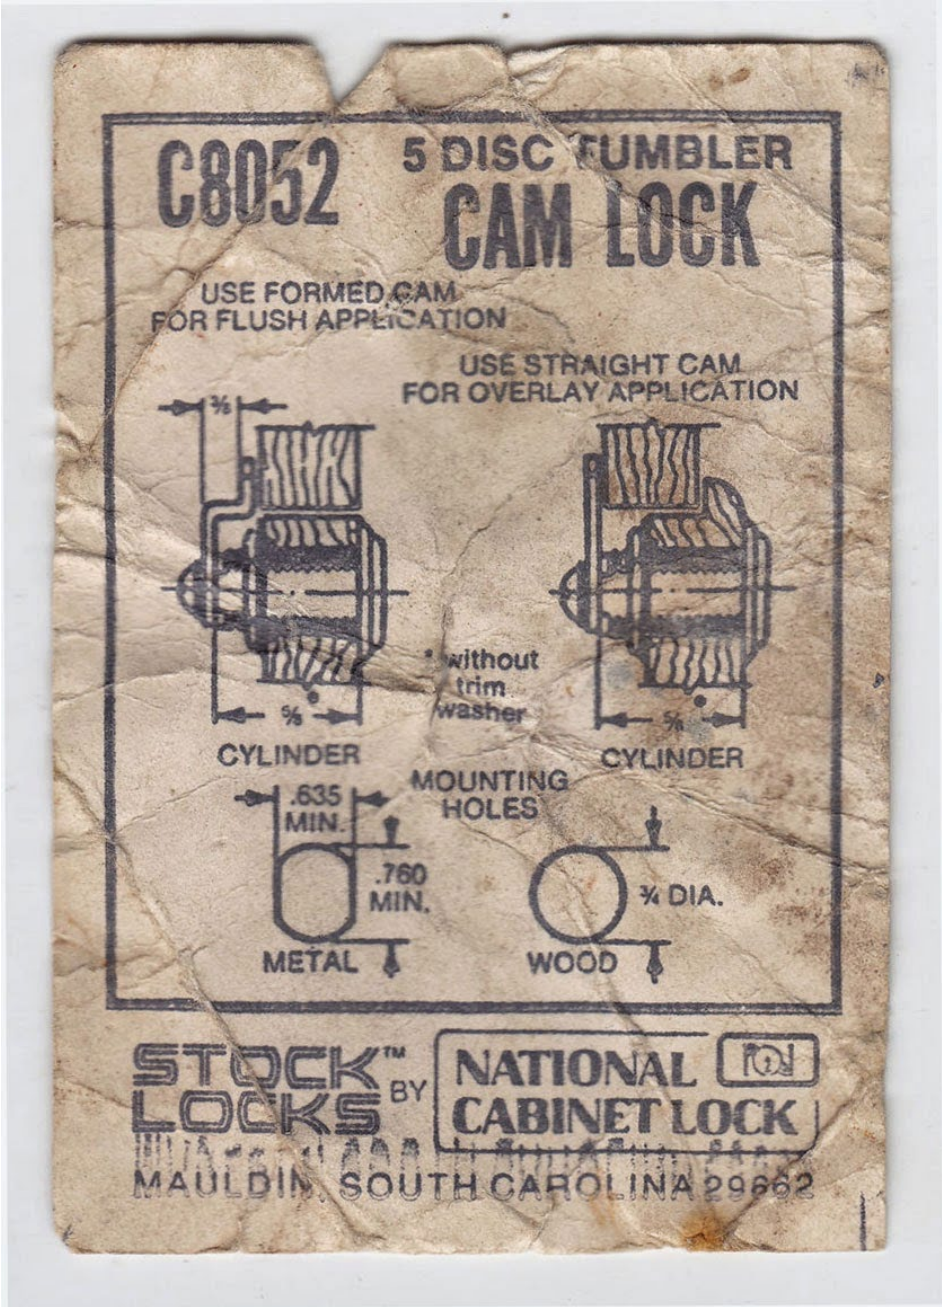

National Cabinet