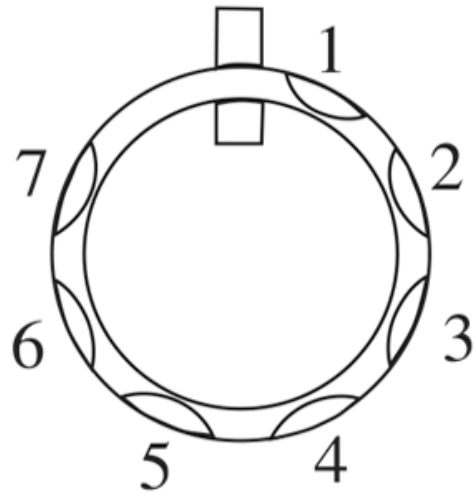

Tubular Lock Bitting

Tubular Lock Bitting

Tubular Lock Bitting

Tubular Lock Bitting

Chicago Ace same as Depth	Fort Lock same as Depth	Depth in inches	Depth in MM
1	0	0.016	0.41
2	1	0.032	0.81
3	2	0.048	1.22
4	3	0.064	1.63
5	4	0.080	2.03
6	5	0.096	2.44
7	6	0.112	2.84
8	7	0.128	3.25

Tubular Lock Bitting

Offset Tubular

Offset Tubular

7-Pin Right Offset

7-Pin Left Offset

8-Pin Split Center

Tubular Blank Sizing

OD .365" - 9.3mm
ID .300" - 7.6mm
(STEEL)