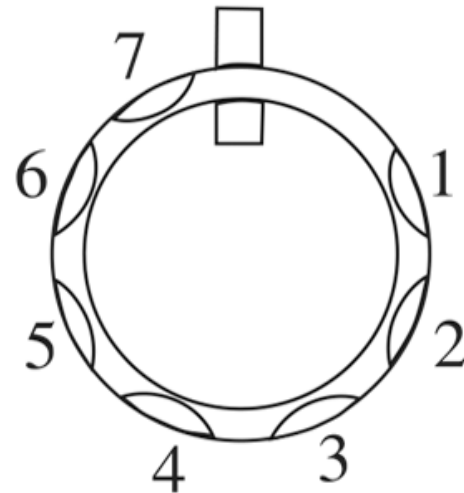

Tubular Lock Bitting

Tubular Lock Bitting

Tubular Lock Bitting

Tubular Lock Bitting

Chicago Ace same as Depth	Fort Lock same as Depth	Depth in inches	Depth in MM
1	0	0.016	0.41
2	1	0.032	0.81
3	2	0.048	1.22
4	3	0.064	1.63
5	4	0.080	2.03
6	5	0.096	2.44
7	6	0.112	2.84
8	7	0.128	3.25

Tubular Lock Bitting

Offset Tubular

Offset Tubular

7-Pin Right Offset

7-Pin Left Offset

8-Pin Split Center

Tubular Blank Sizing

OD .365" - 9.3mm
ID .300" - 7.6mm
(STEEL)