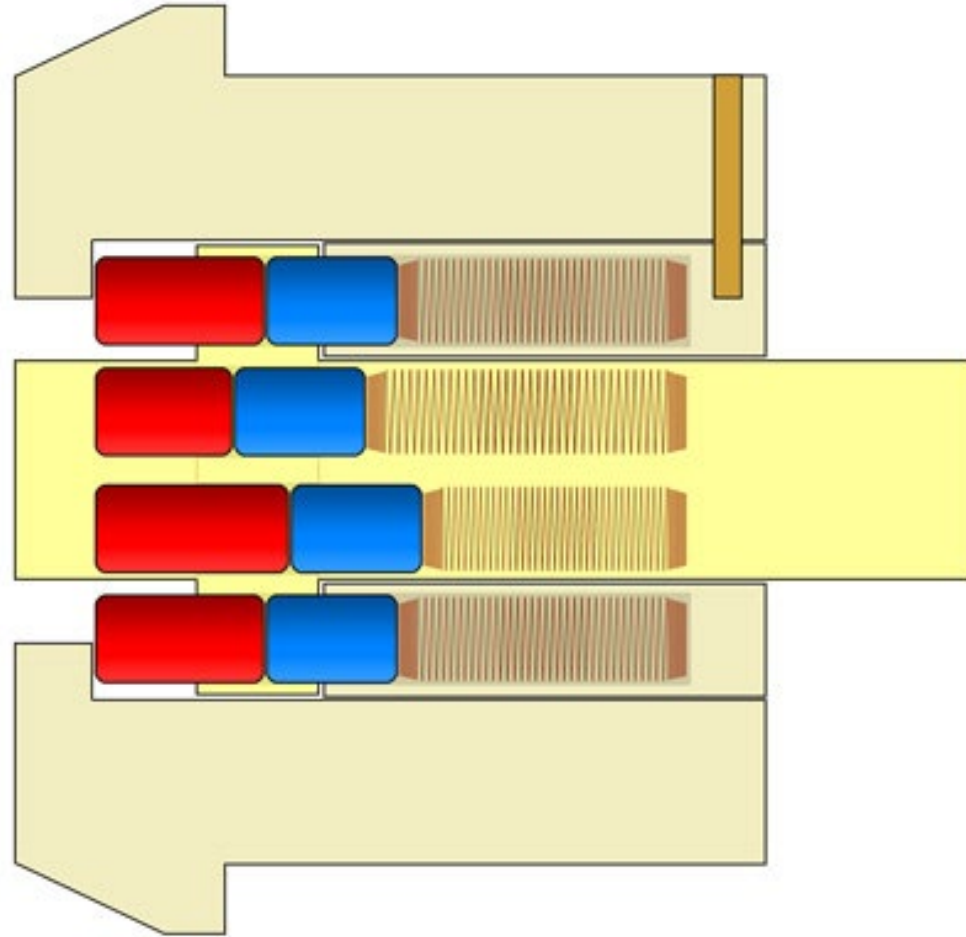

Tubular Locks