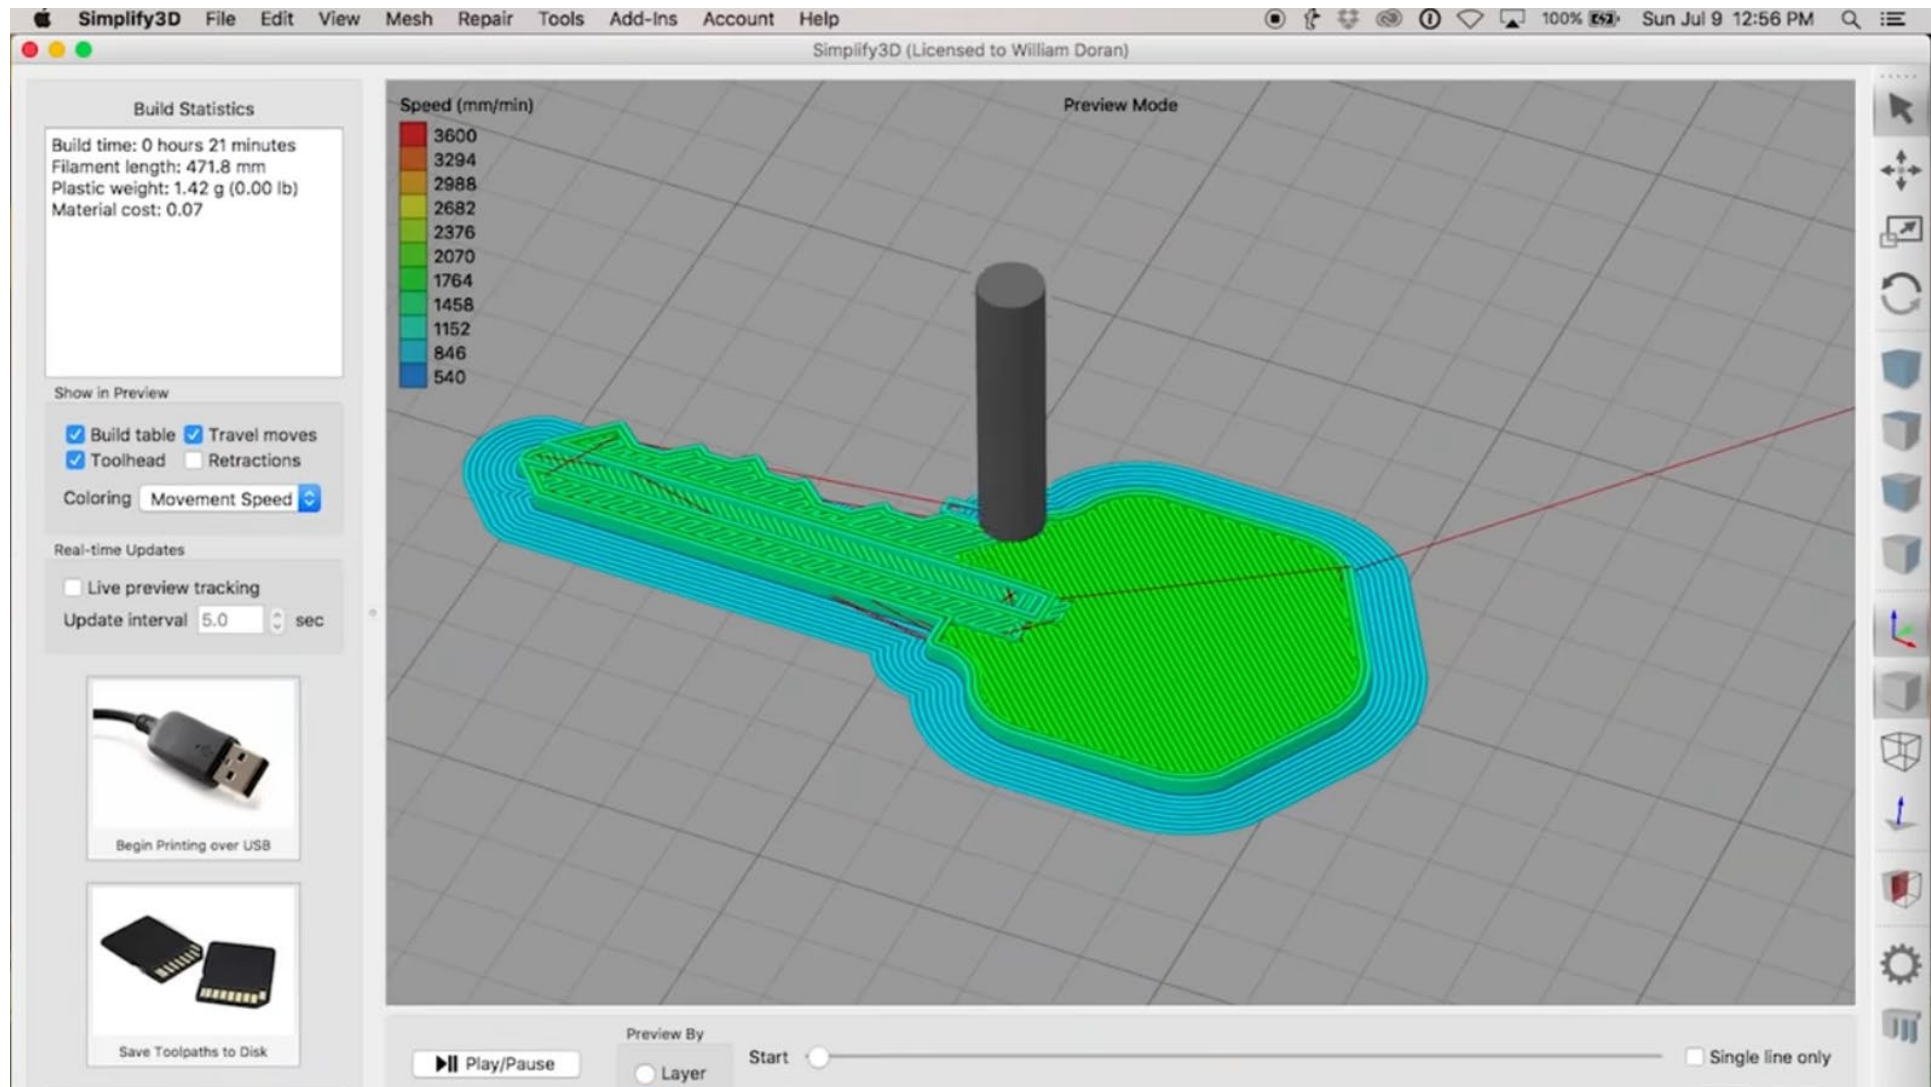

Key Origination: 3D Printing