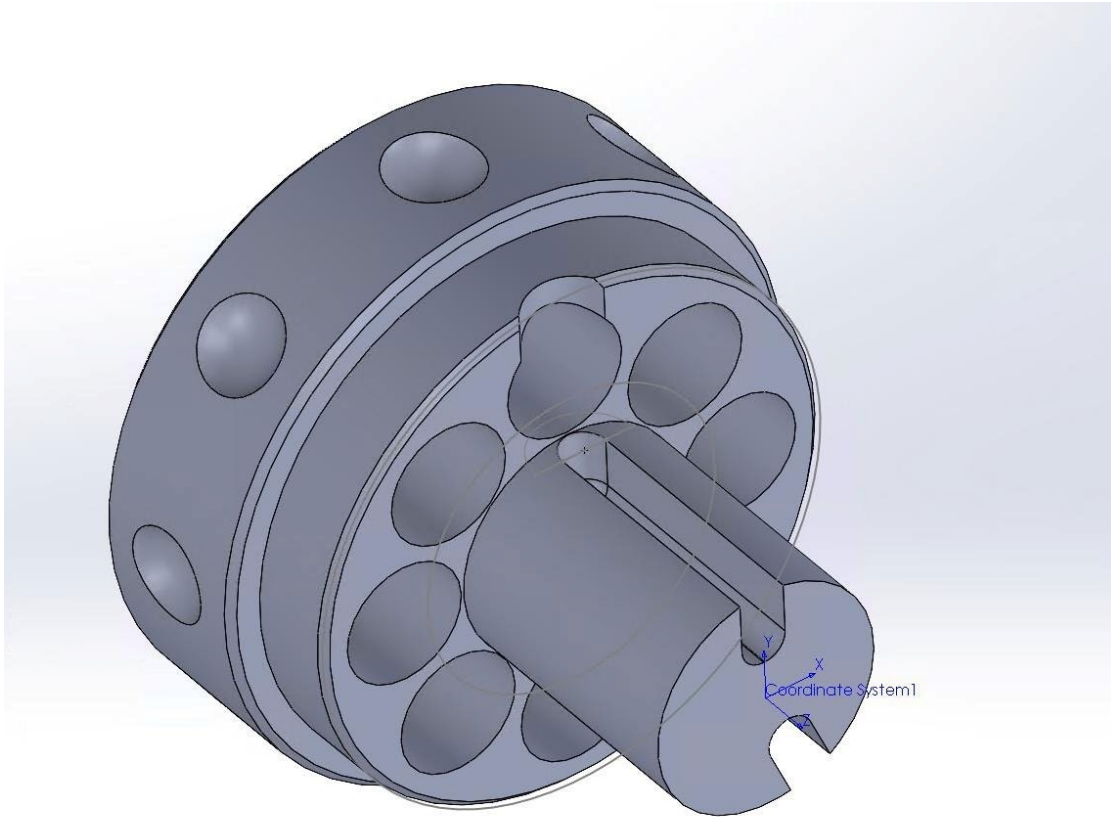

Tubular Key Production: A Better Pocket Cutter