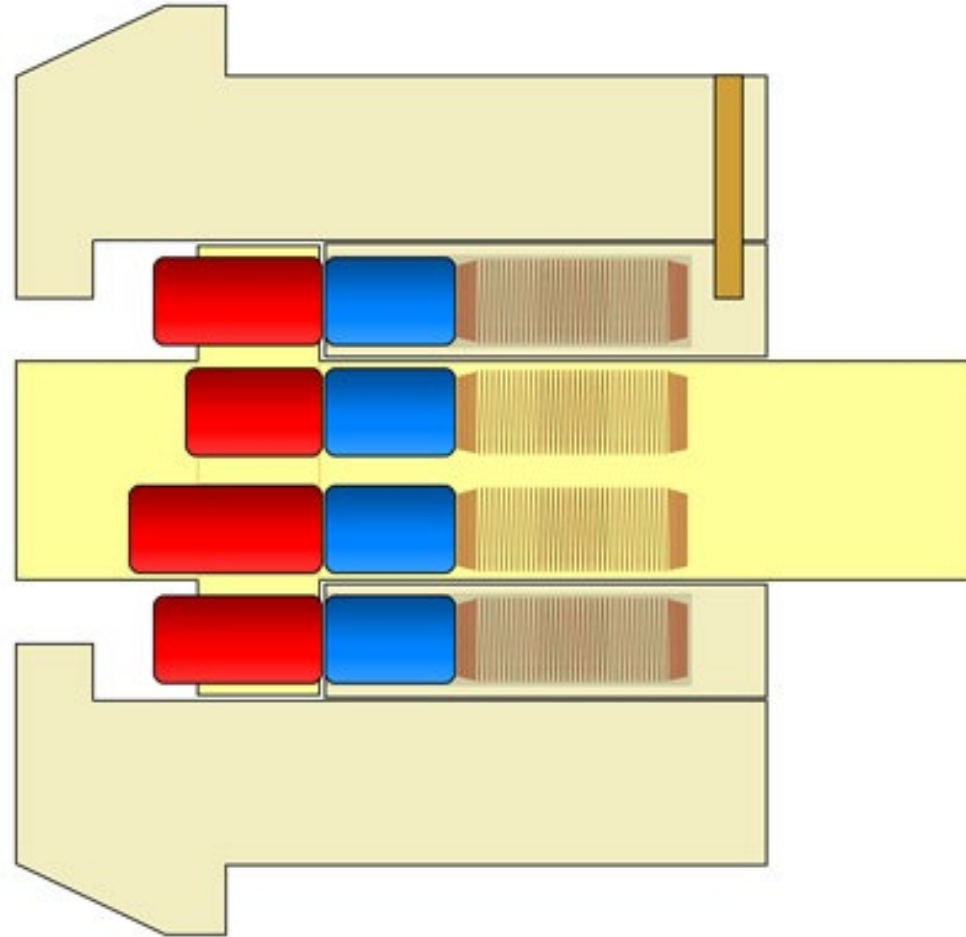

Tubular Locks