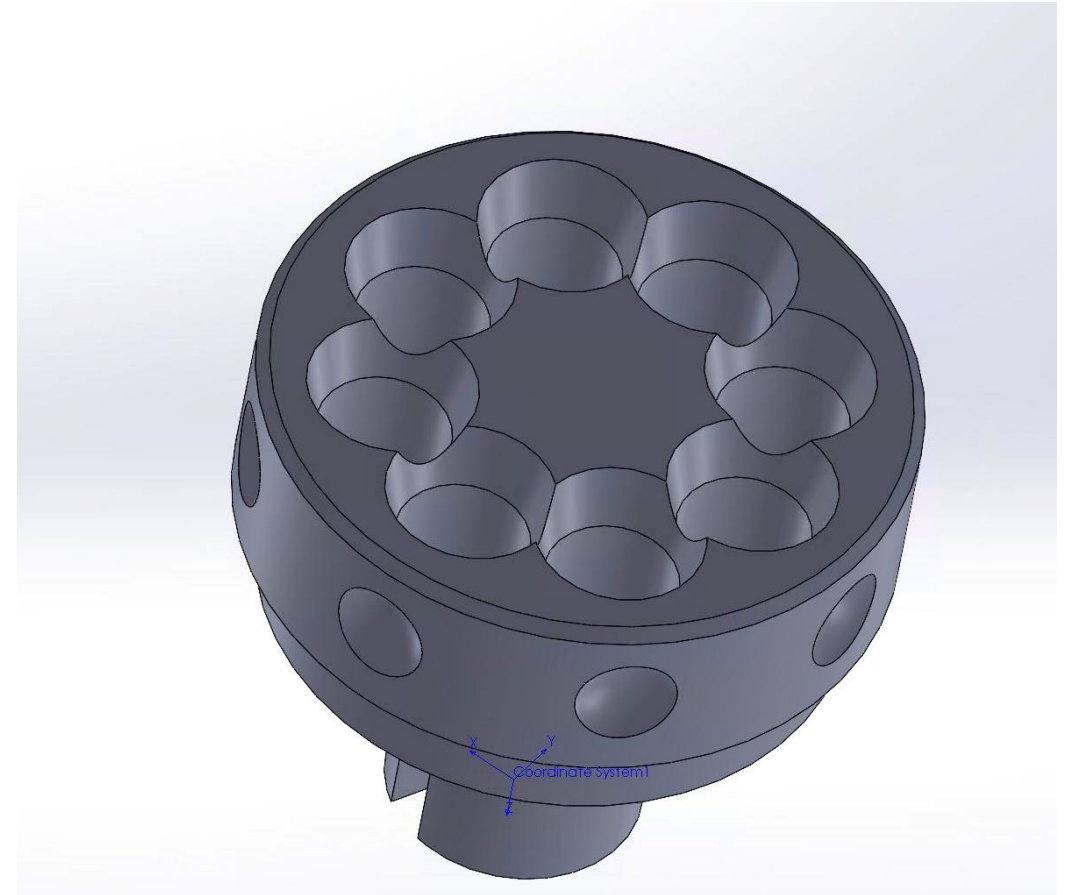

Tubular Key Production: A Better Pocket Cutter