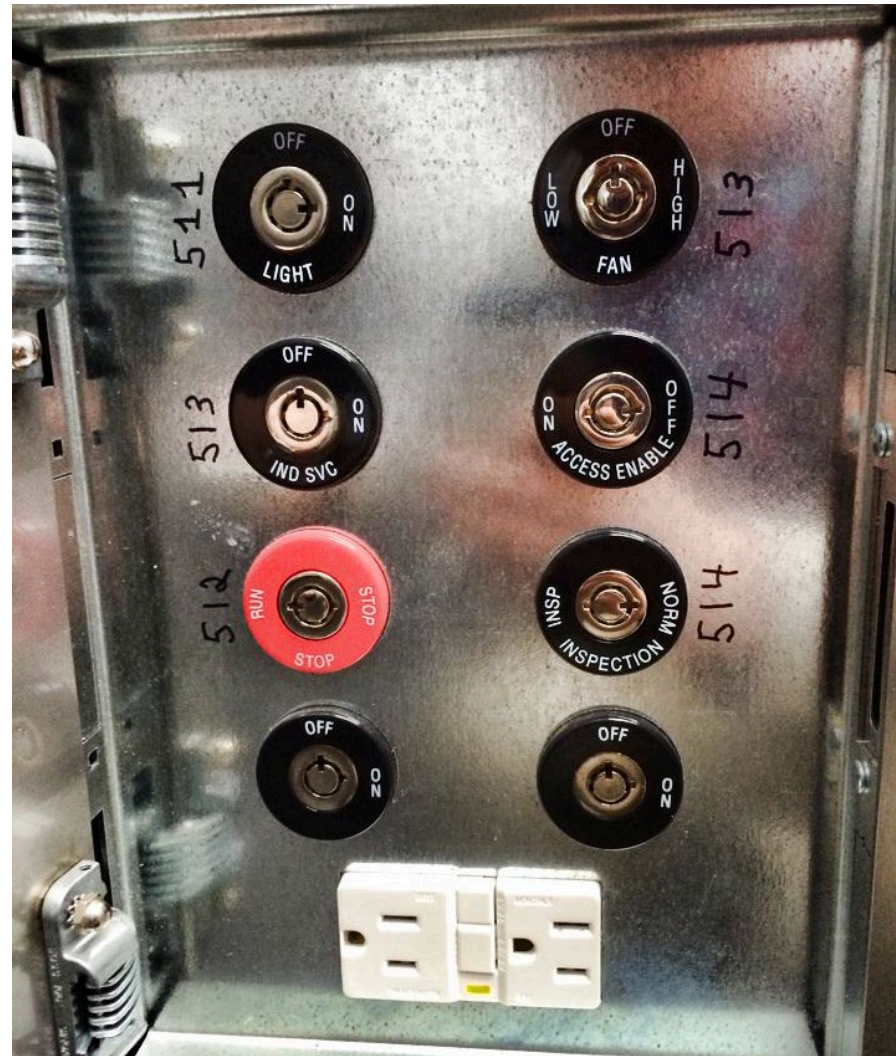

Knowing Which Key to Use