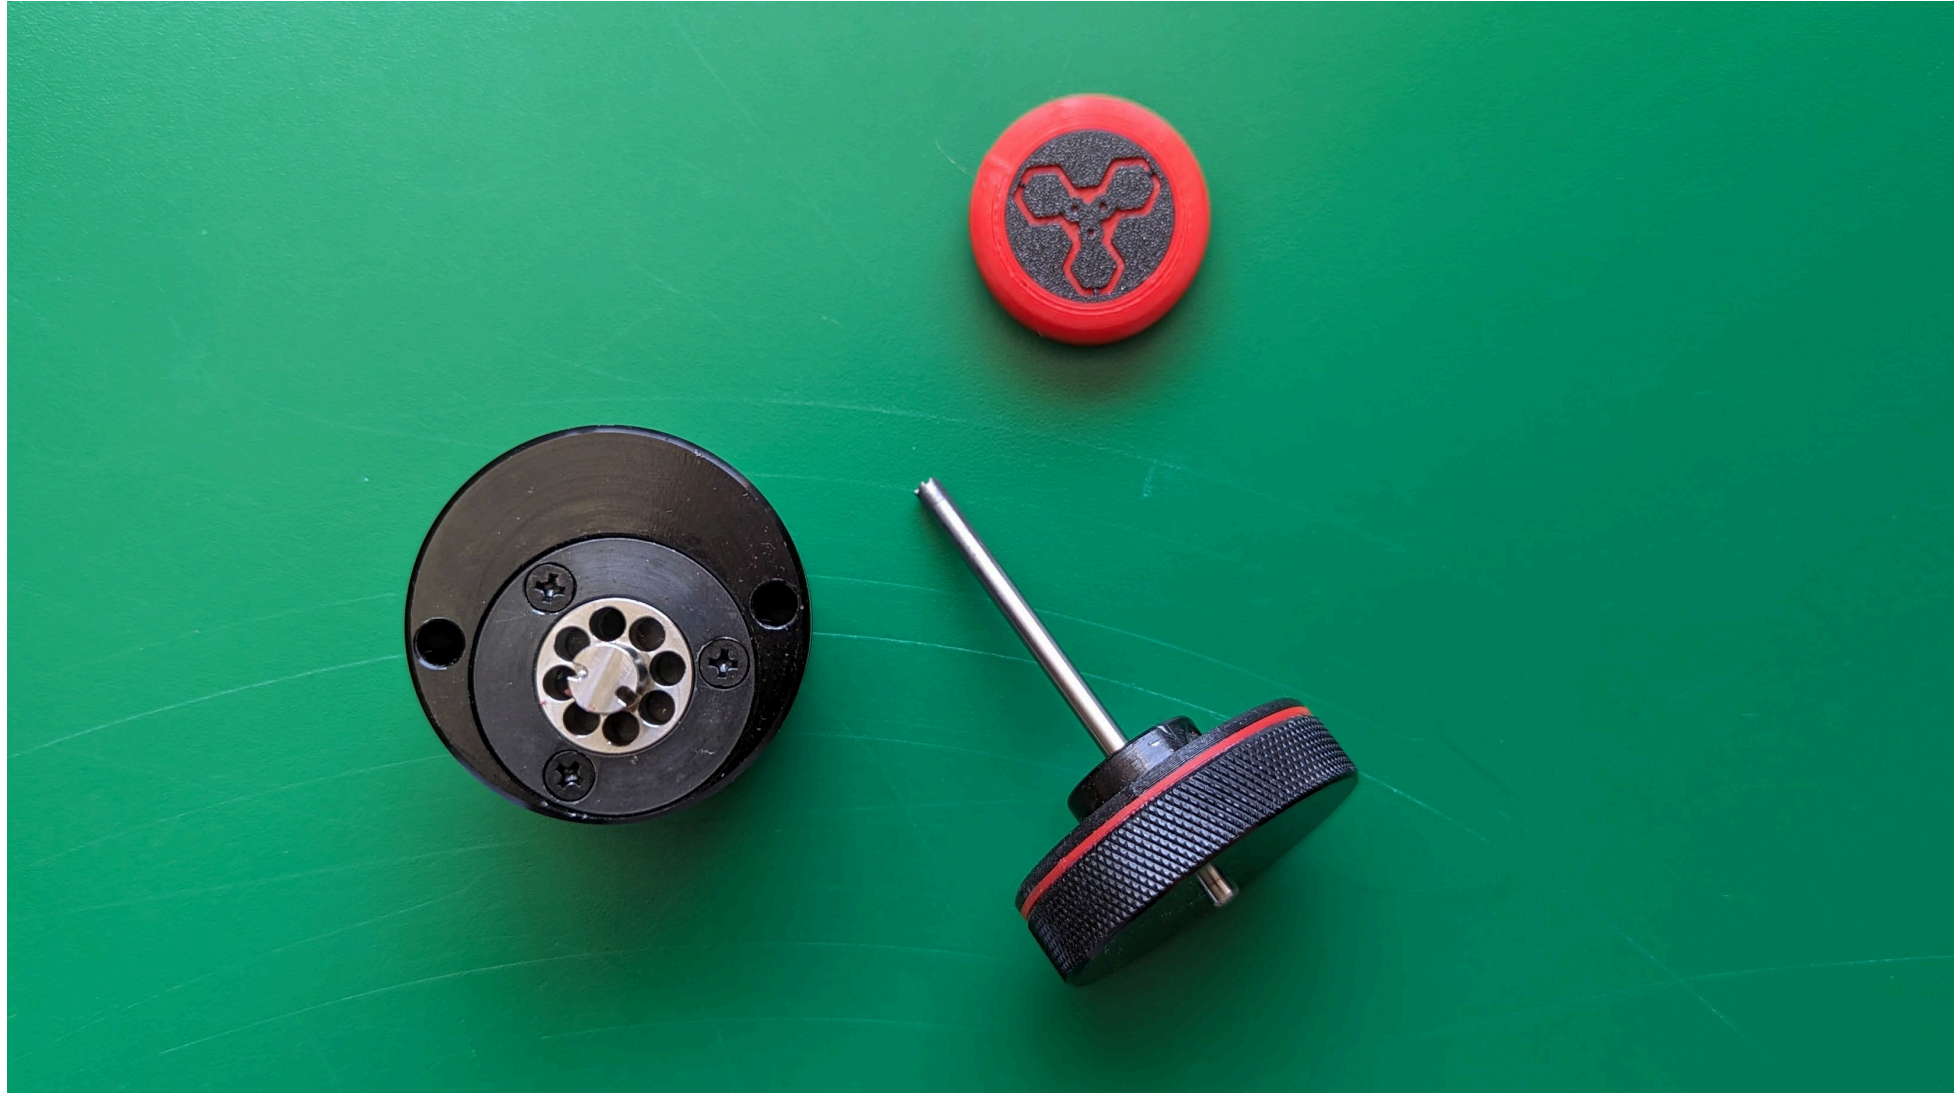

Tubular Key Production: A Better Pocket Cutter